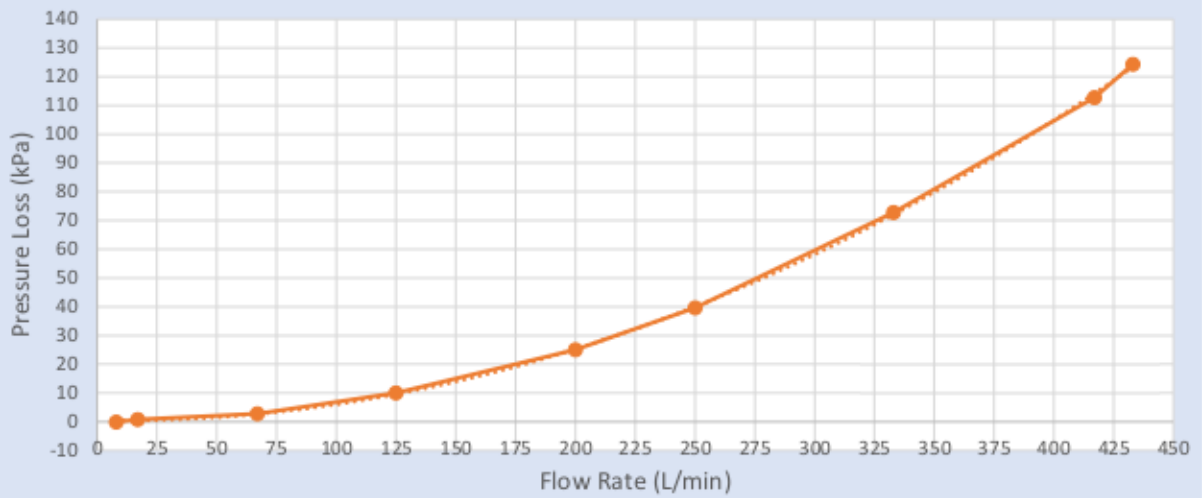

Pressure Loss vs Flow Rate
Alderdice 1 1/4" (32mm) Bronze Floating Foot Valve

Pressure Loss vs Flow Rate
Alderdice 1 1/2" (40mm) Bronze Floating Foot Valve

THESE FLOW RATES ARE A GUIDE ONLY

Pressure Loss vs Flow Rate

Alderdice 2" (50mm) Bronze Floating Foot Valve

THESE FLOW RATES ARE A GUIDE ONLY