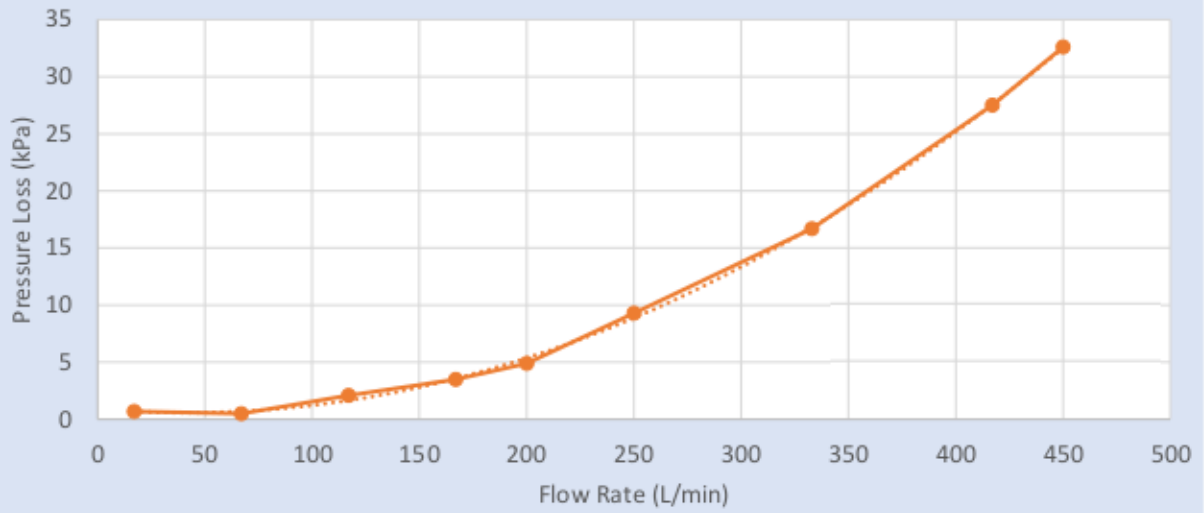

Pressure Loss vs Flow Rate
Alderdice 1 1/4" (32mm) Bronze Floating Foot Valve

Pressure Loss vs Flow Rate
Alderdice 1 1/2" (40mm) Bronze Floating Foot Valve

THESE FLOW RATES ARE A GUIDE ONLY

Pressure Loss vs Flow Rate

Alderdice 2" (50mm) Bronze Floating Foot Valve

THESE FLOW RATES ARE A GUIDE ONLY