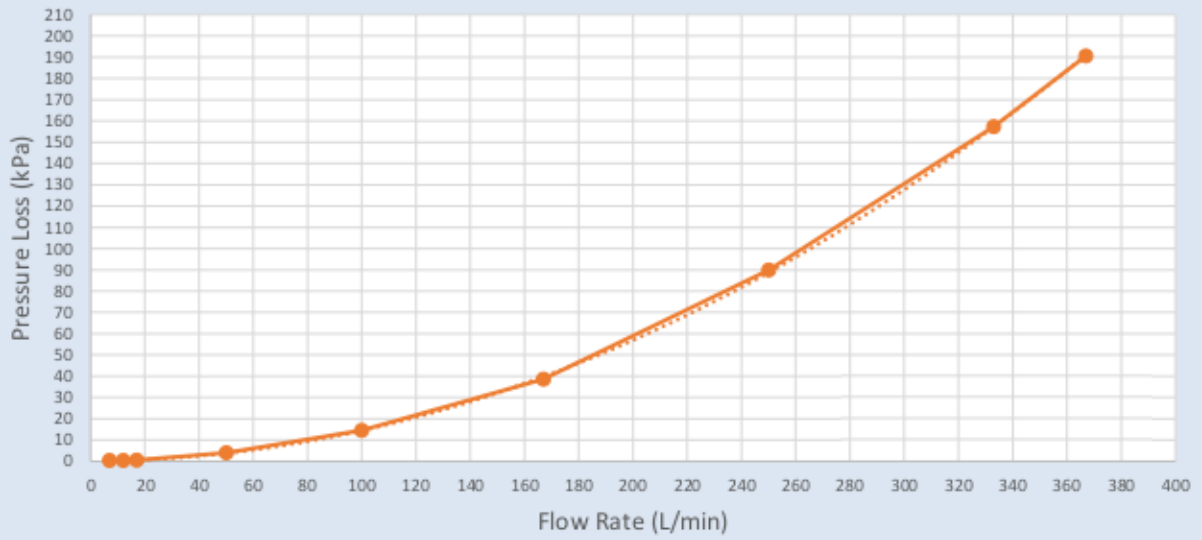

Pressure Loss vs Flow Rate
Alderdice 1 1/4" (32mm) Bronze Floating Foot Valve

Pressure Loss vs Flow Rate
Alderdice 1 1/2" (40mm) Bronze Floating Foot Valve

THESE FLOW RATES ARE A GUIDE ONLY

Pressure Loss vs Flow Rate

Alderdice 2" (50mm) Bronze Floating Foot Valve

THESE FLOW RATES ARE A GUIDE ONLY